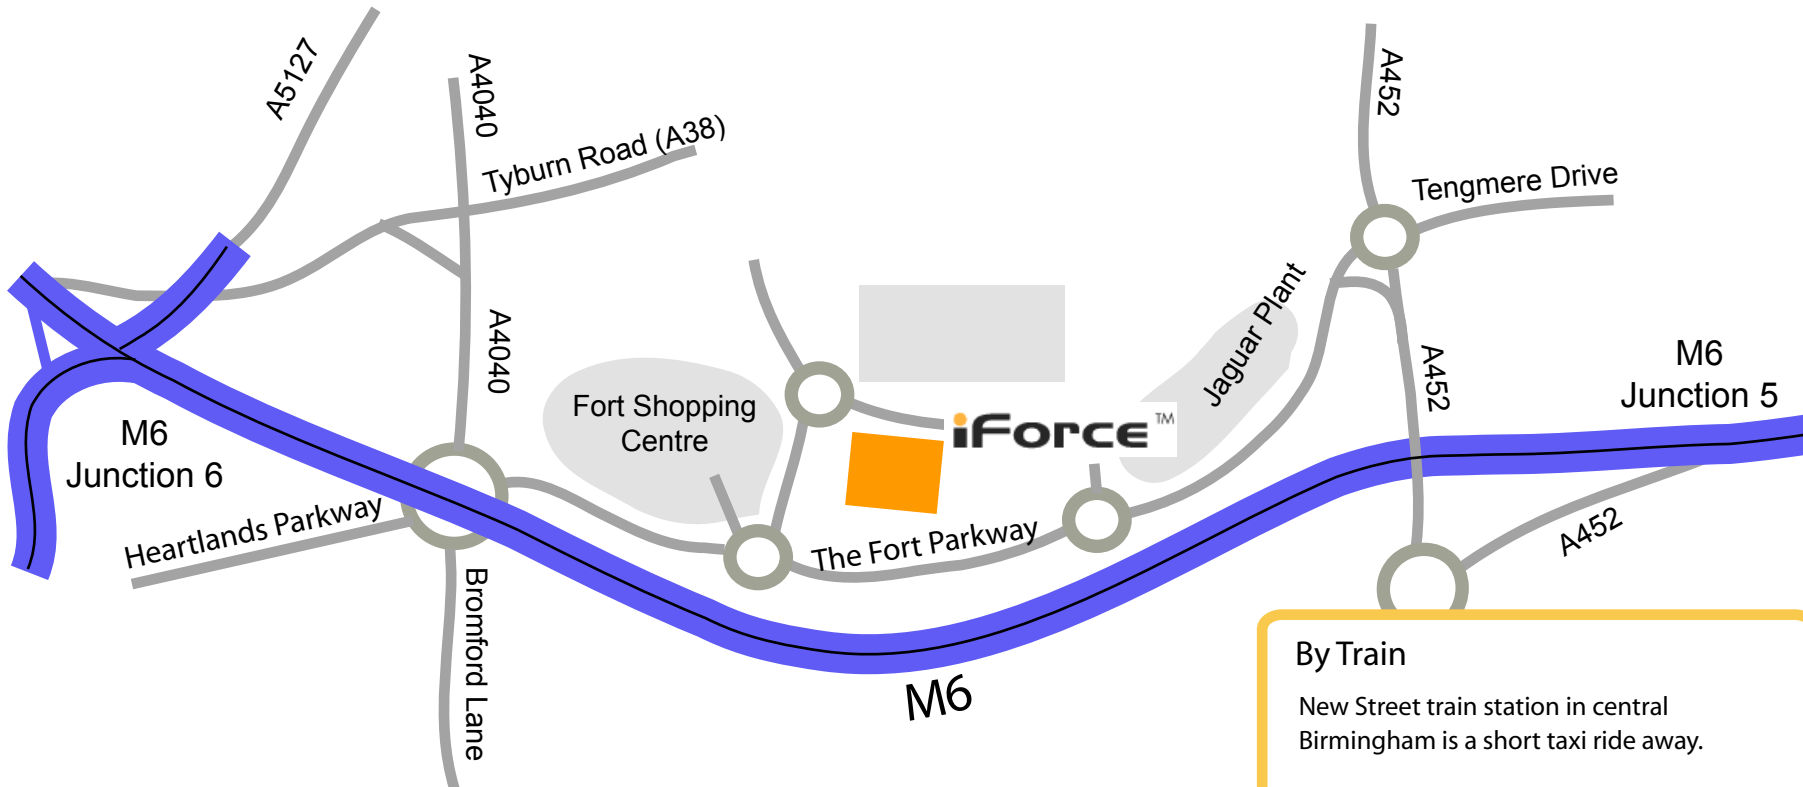

From the South

Take the M6 to junction 5
At the first roundabout take the 3rd exit, following signs for A452 Brownhills, Star City
Second roundabout take the first exit onto the Fort Parkway, following signs to Star City, Fort Shopping Centre
At the third roundabout go straight over
At the fourth roundabout take the 3rd exit (2nd exit is for the Fort Shopping Centre) onto Wingfoot Way
At the next roundabout take the 3rd exit and iForce is at the end of the road on the right

From the North

Take the M6 to junction 6 (Spaghetti Junction), and follow signs for A38 Lichfield
Follow A38 for 1 mile until the intersection with the A4040. Turn right towards Birmingham
After 2 sets of traffic lights, take the first exit at the Bromford Gate roundabout, to join the Fort Parkway.
At the next roundabout, just after the Fort Shopping Centre, take the second exit, to join Wingfoot Way.
At the next roundabout, take the third exit, to pass between Good Year Tyre Fort and iForce.

By Train

New Street train station in central Birmingham is a short taxi ride away.